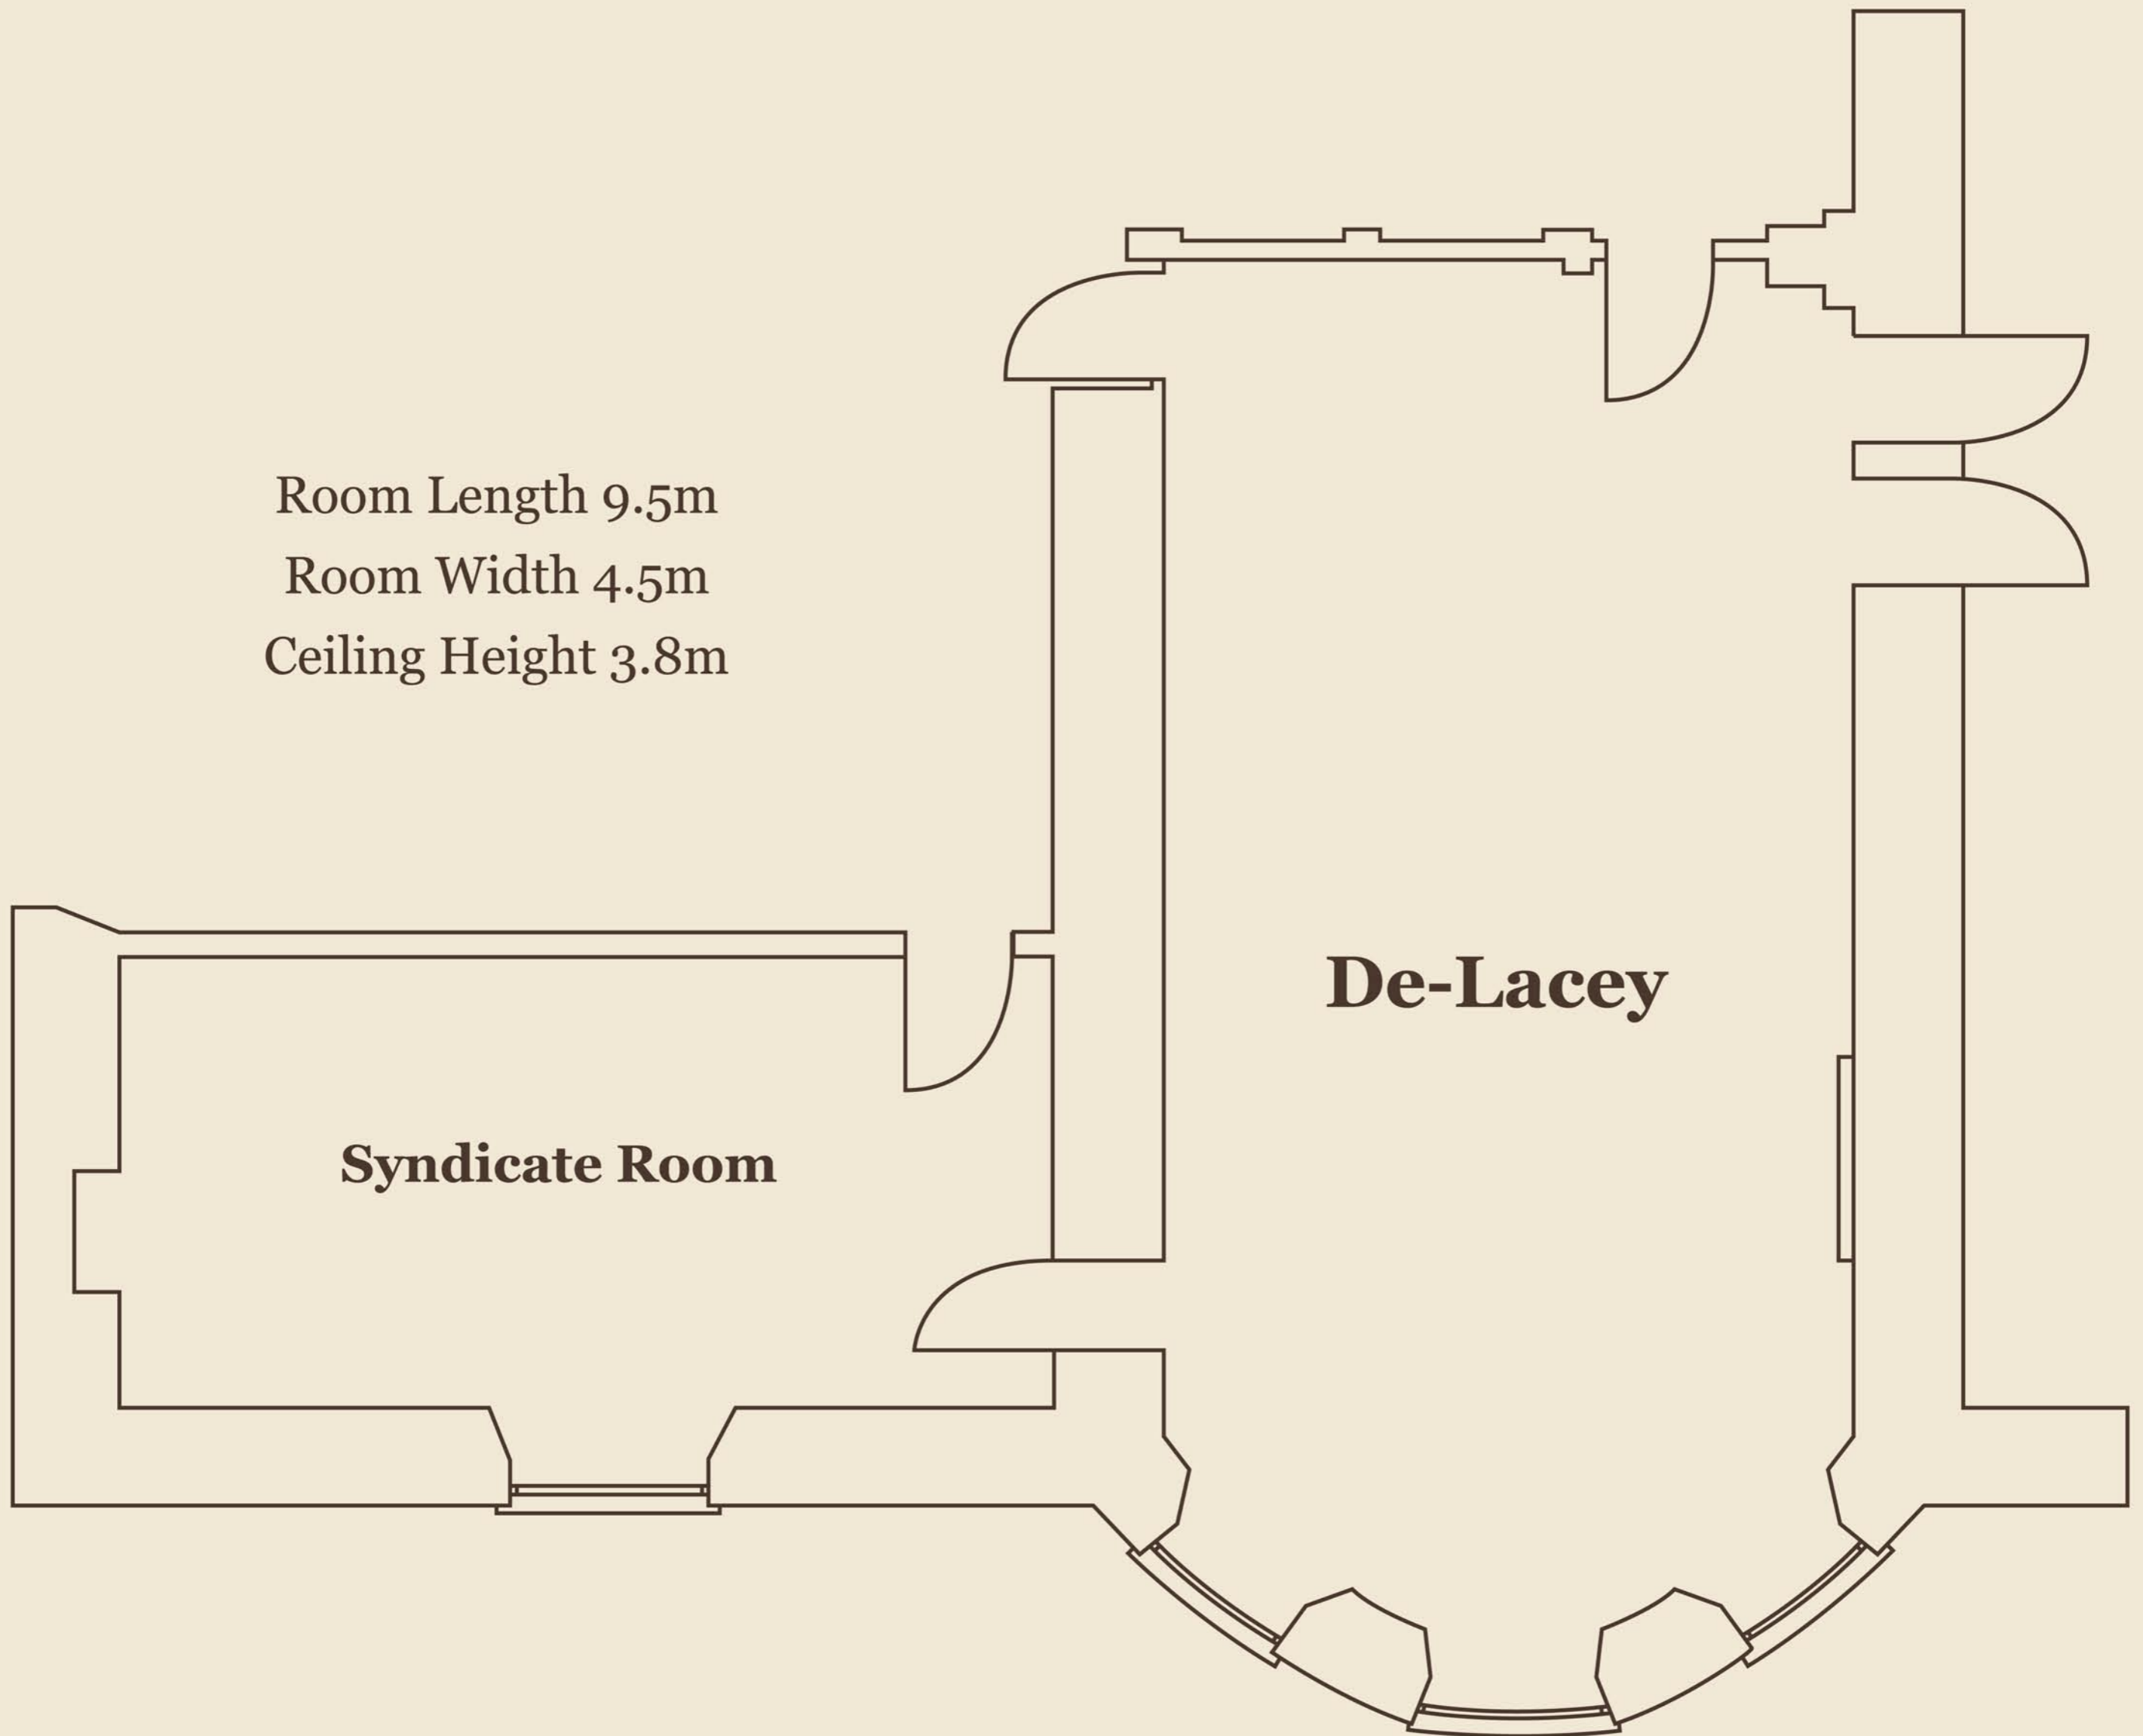

Room Length 9.5m
Room Width 4.5m
Ceiling Height 3.8m

Syndicate Room

De-Lacey